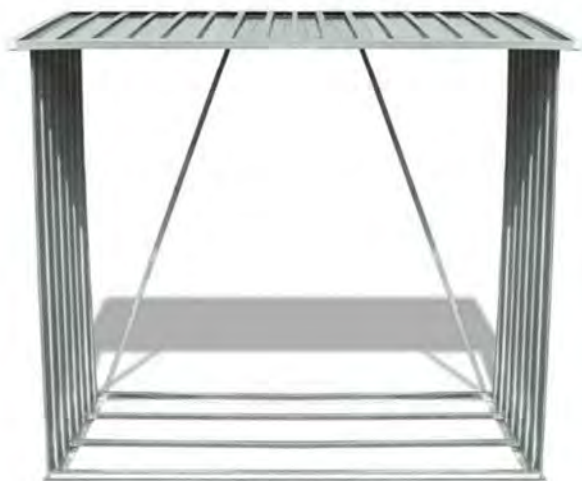

Wood storage shed

- 0.25mm thickness color-coated steel wall
- Quick&easy assembly installation
- Galvanized color bond steel+galvanized sheet frame

Item No.	Dimension	Weight (G.W)	Loading (20GP/40GP/40HC)	Area(m²)
XFW	165x83x157cm	18kg	430/960/1060sets	1.37